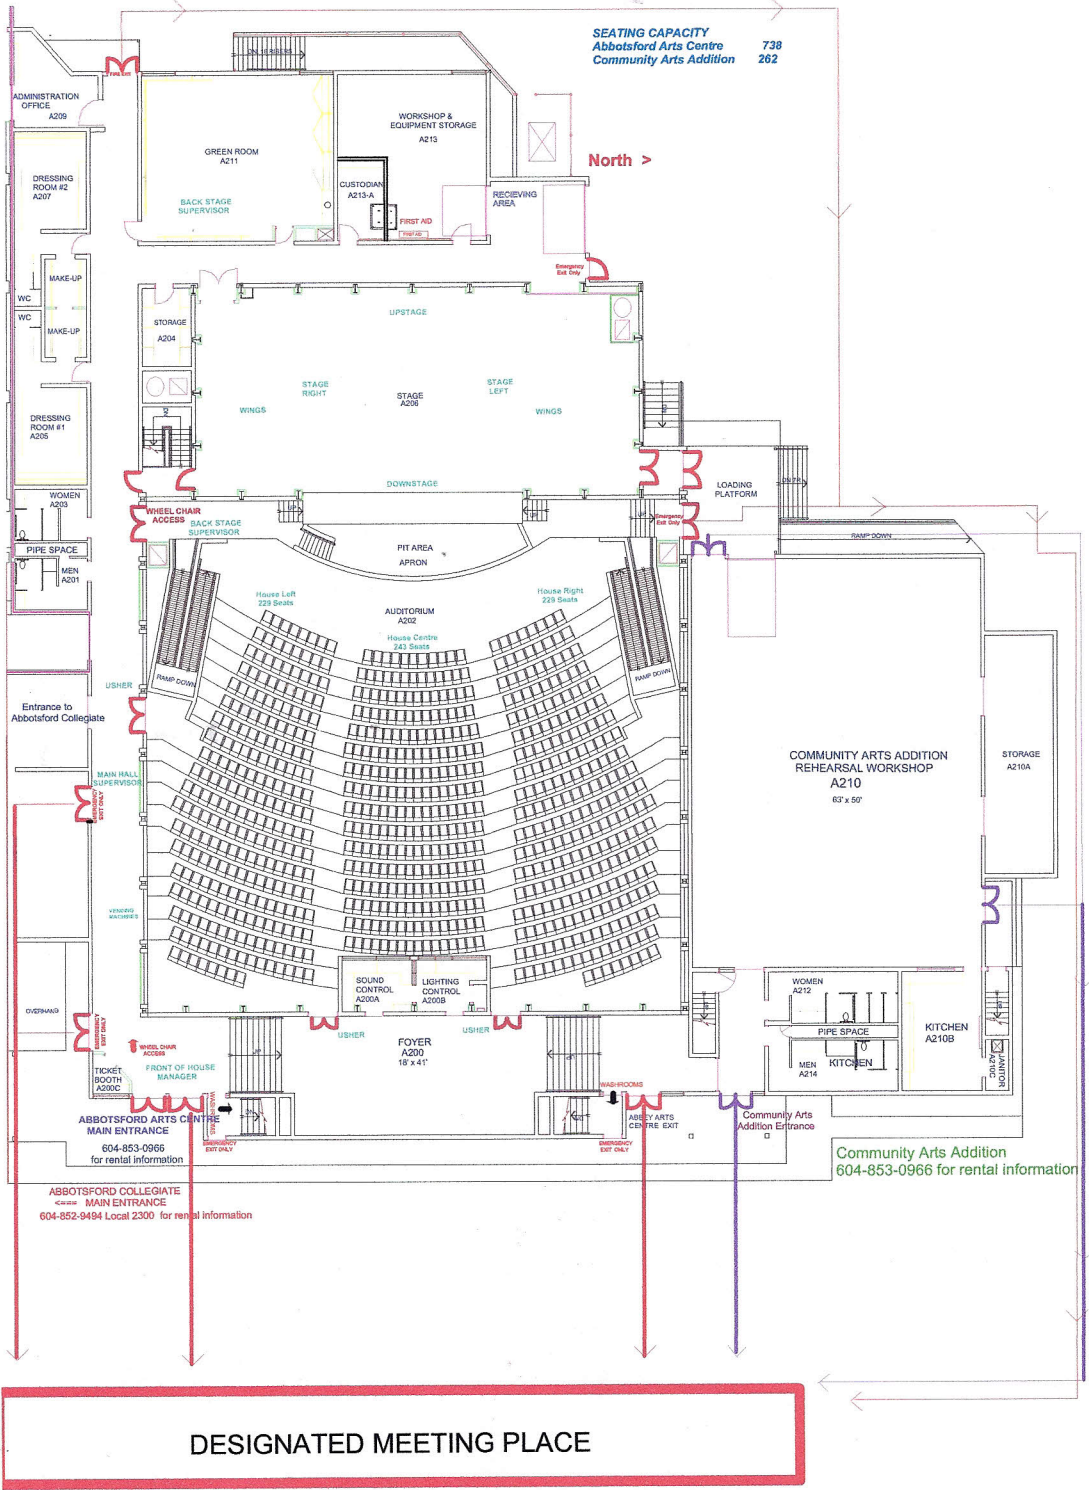

SEATING CAPACITY
Abbotsford Arts Centre 738
Community Arts Addition 262

Community Arts Addition
604-853-0966 for rental information

DESIGNATED MEETING PLACE