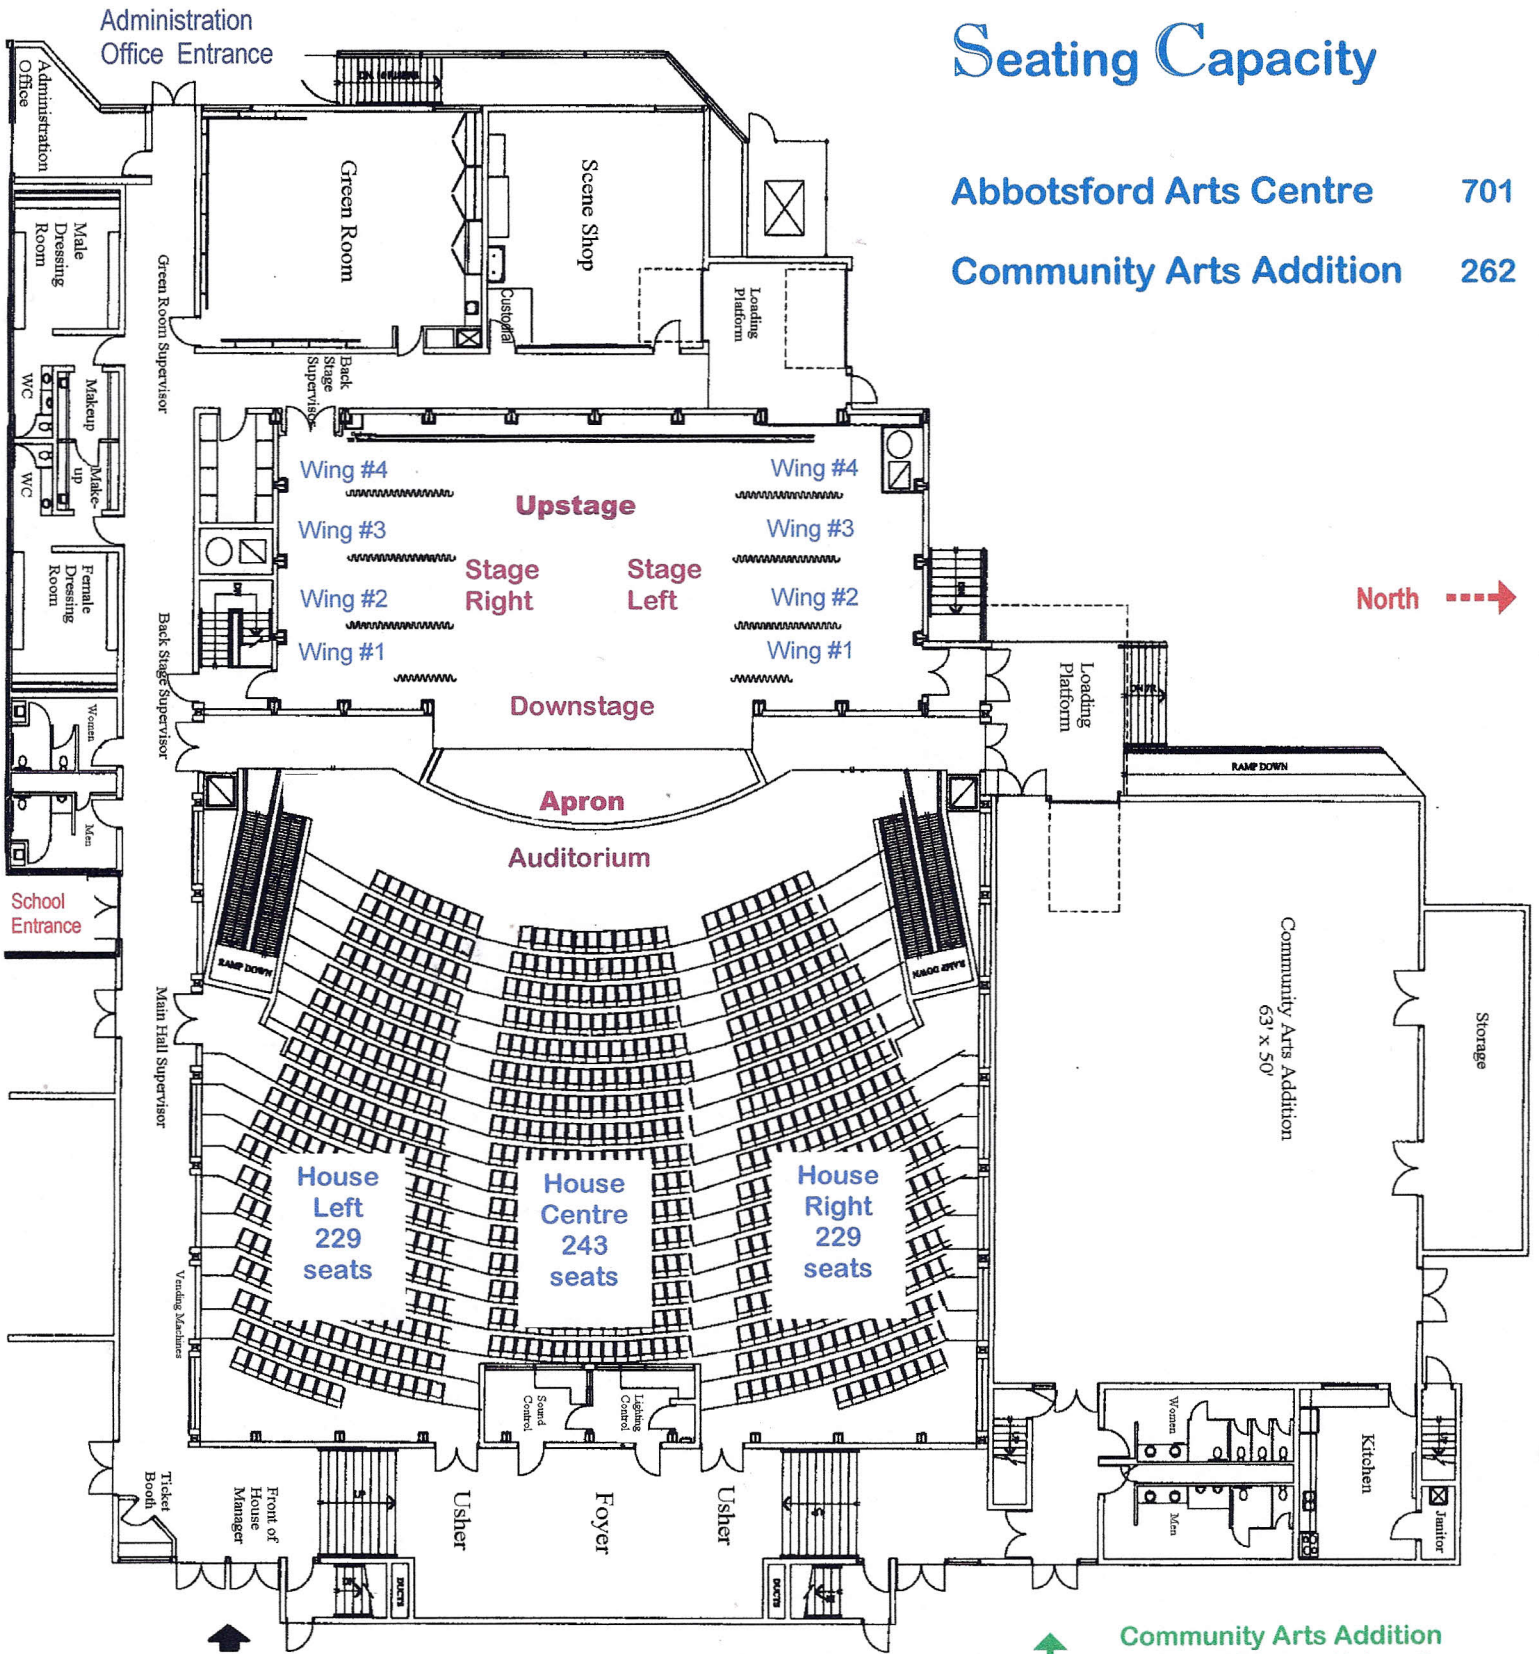

# Seating Capacity

<b>Abbotsford Arts Centre</b>	<b>701</b>
<b>Community Arts Addition</b>	<b>262</b>

North →

**Main Entrance**

**Abbotsford Arts Centre**  
604-853-0966 for rental information

**Community Arts Addition**  
604-853-0966 for rental information