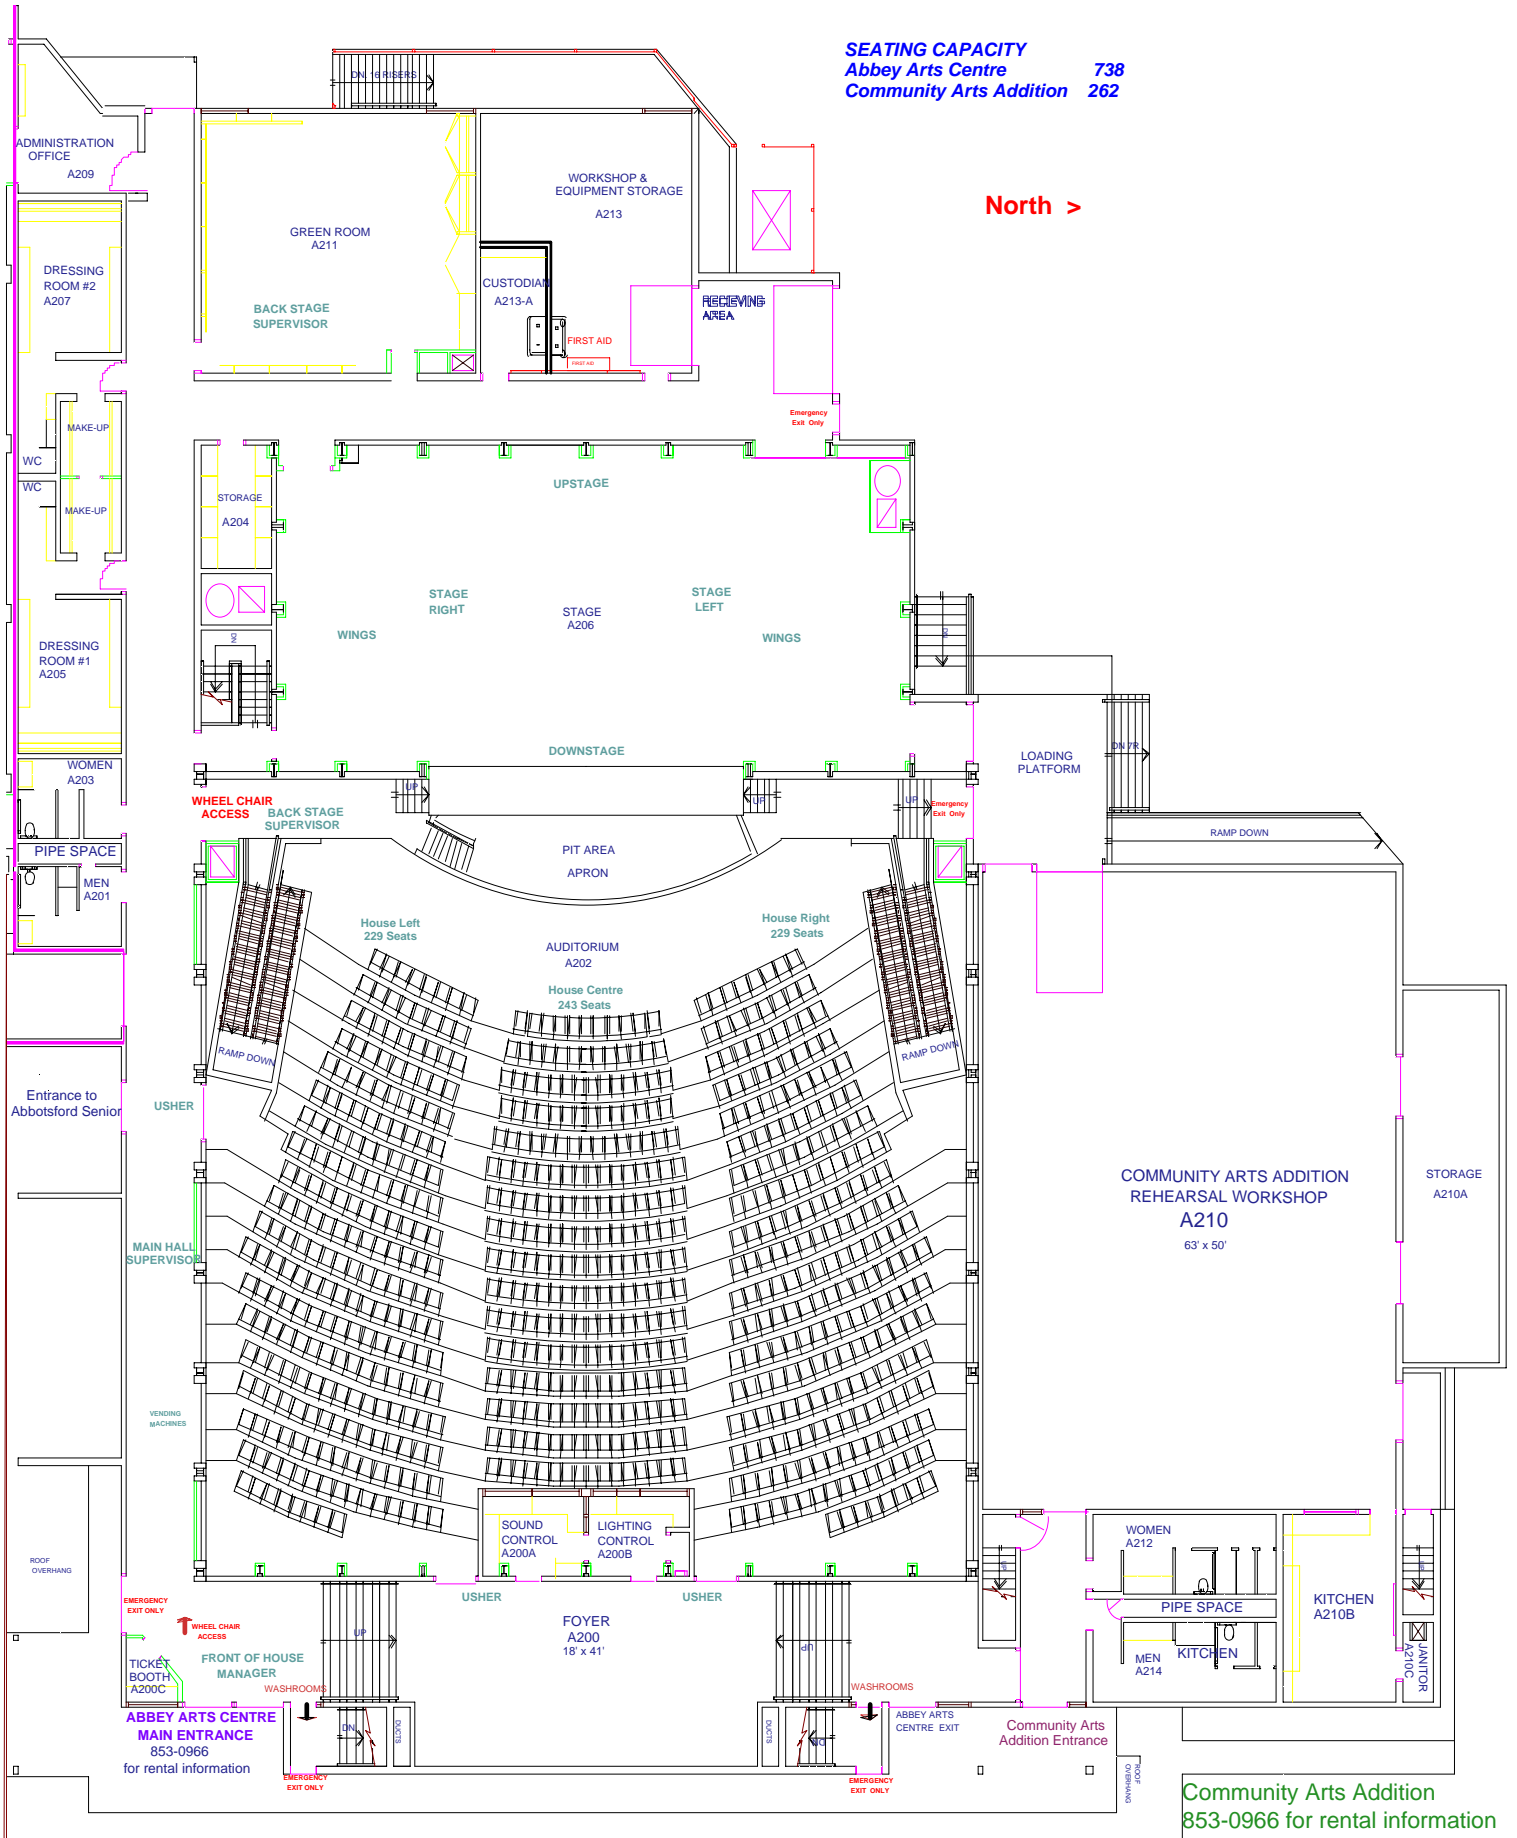

SEATING CAPACITY
Abbey Arts Centre 738
Community Arts Addition 262

North >

ABBOTSFORD SENIOR SECONDARY
 <==== MAIN ENTRANCE

Community Arts Addition
853-0966 for rental information